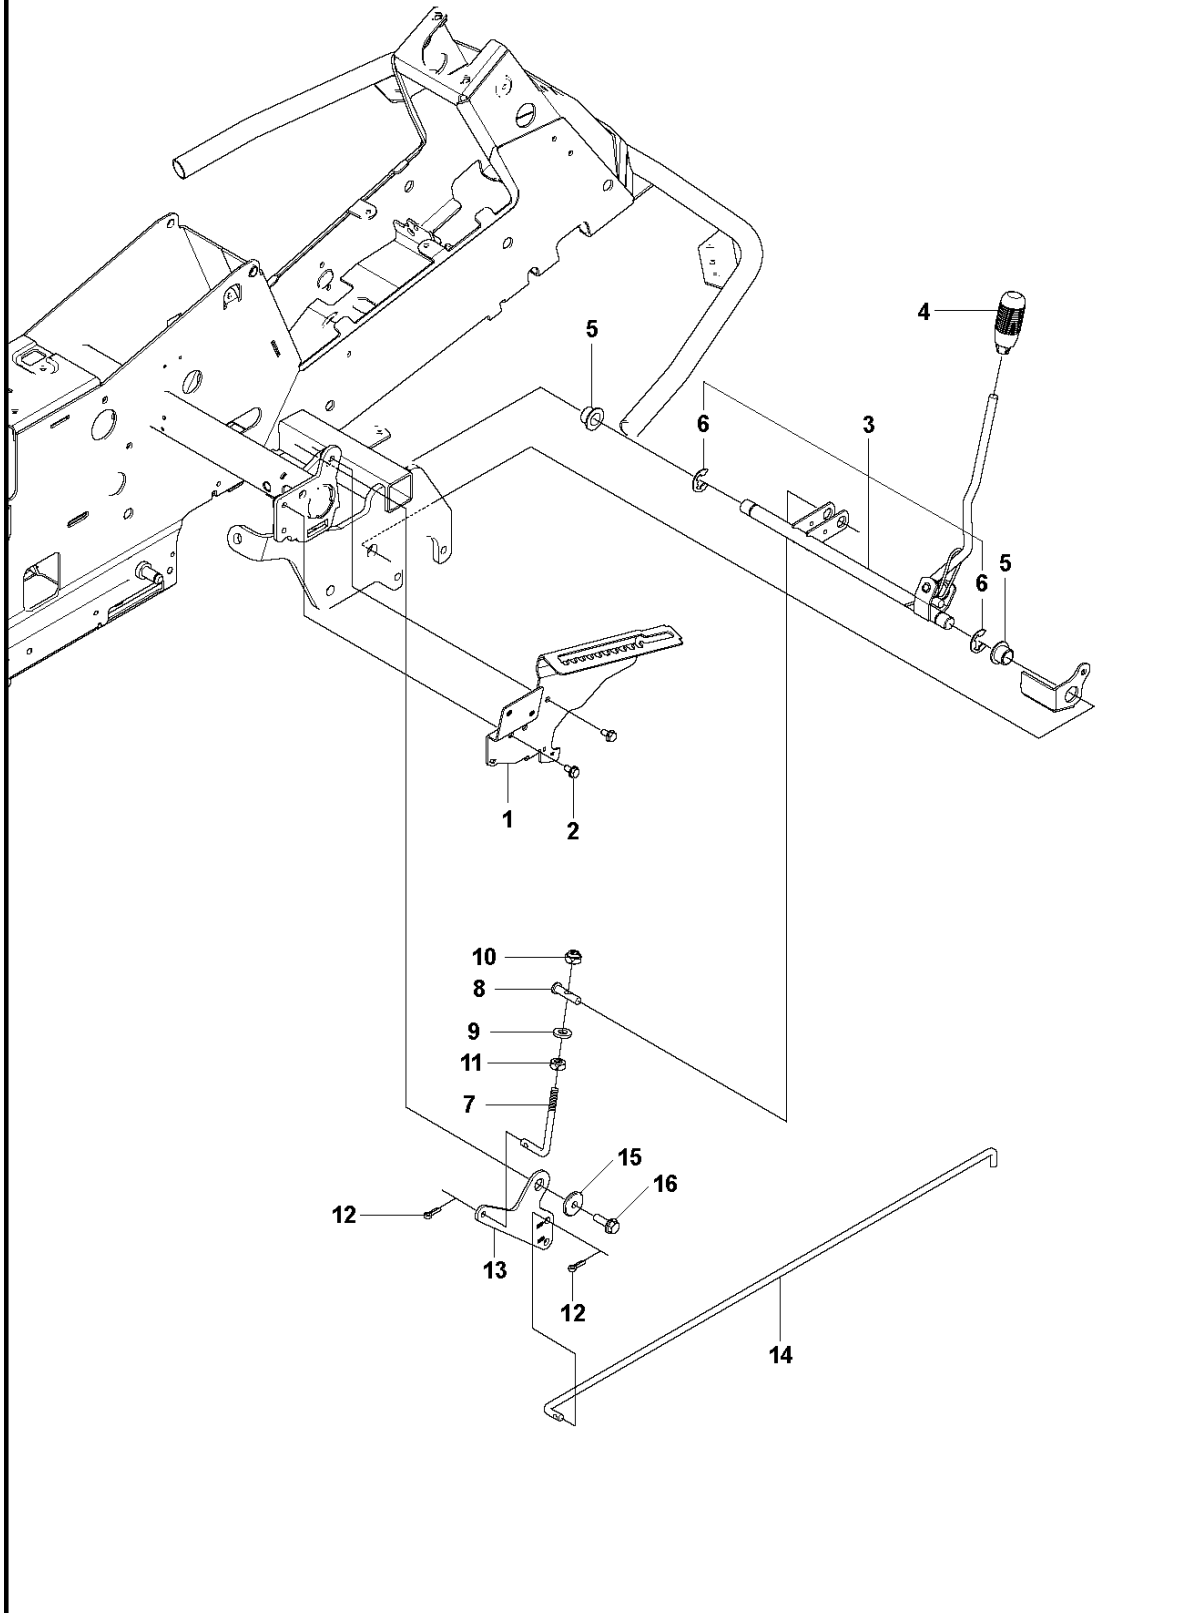

D R322T AWD
HEIGHT ADJUSTMENT

HEIGHT ADJUSTMENT

R322T AWD, 966785801, 967032101, 967153001, 2012-03

Ref	Part no.	Description	Remark	Qty	Kit
1	578 00 13-02	BRACKET ASSY		1	
2	506 57 01-03	SCREW EHHFM		2	
3	577 99 99-01	HEIGHT ADJUSTER		1	
4	506 54 20-01	HANDLE		1	
5	506 55 43-01	BEARING		2	
6	735 31 22-20	E-CLIP		2	
7	506 90 82-01	HEIGHT ROD		1	
8	506 78 46-01	PIN		1	
9	734 11 72-01	WASHER		1	
10	732 21 18-01	LOCK NUT		1	
11	731 23 18-01	HEXAGON NUT		1	
12	721 61 83-01	SPLIT PIN		2	
13	578 04 07-01	LINK		1	
14	523 11 45-01	CONNECTION ROD		1	
15	506 91 87-02	WASHER		1	
16	506 57 01-05	SCREW EHHFM		1