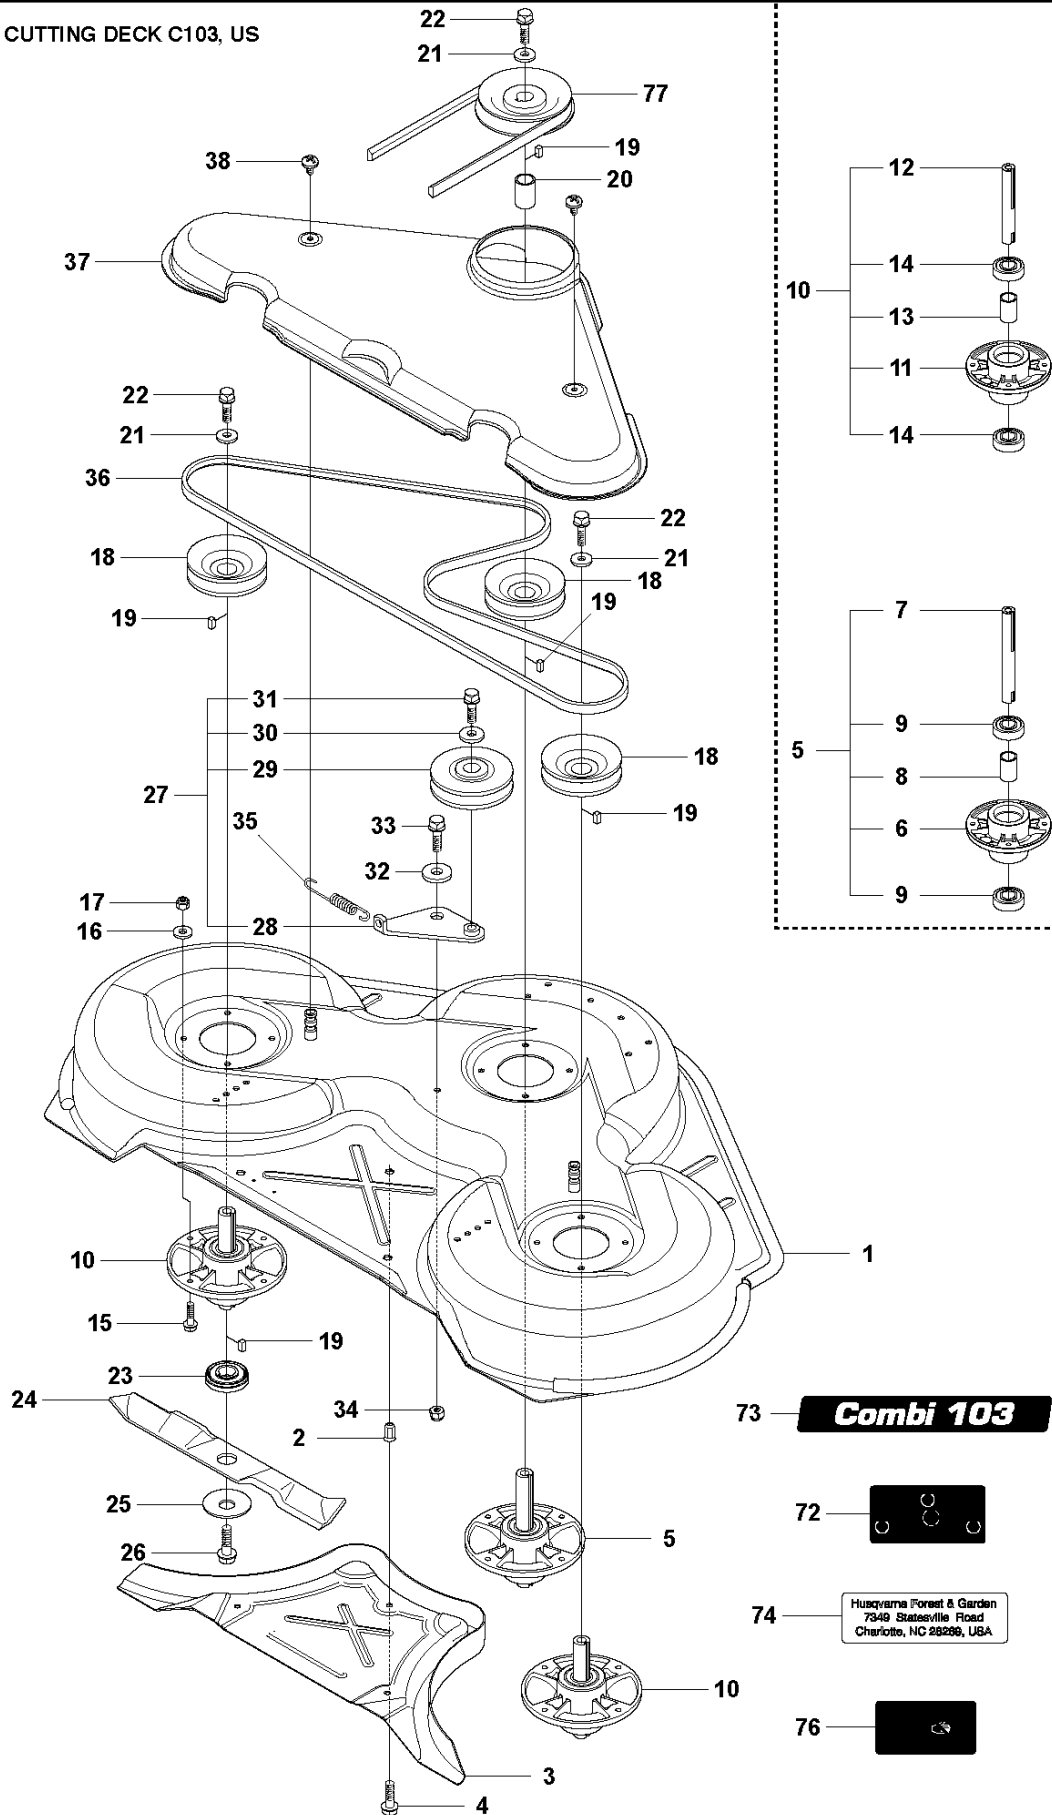

A2 CUTTING DECK C103, US

73 Combi 103

72

74 Husqvarna Forest & Garden
7348 Statesville Road
Charlotte, NC 28226, USA

76

Ref	Part no.	Description	Remark	Qty	Kit
1	574 21 08-01	CUTTING DECK		1	
2	506 91 62-01	BLIND RIVET NUT		3	
3	544 44 92-01	PLUG		1	
4	506 57 01-04	SCREW EHHFM		3	
5	576 38 41-01	BLADE HOUSING ASSY		2	
6	576 38 42-01	BEARING HOUSING		1	
7	576 38 43-01	SHAFT		1	
8	576 38 44-01	SPACING SLEEVE		1	
9	738 23 04-34	BALL BEARING		2	
10	576 38 41-02	BLADE HOUSING ASSY		1	
11	576 38 42-01	BEARING HOUSING		1	
12	576 38 43-02	SHAFT		1	
13	576 38 44-01	SPACING SLEEVE		1	
14	738 23 04-34	BALL BEARING		2	
15	535 42 38-01	SCREW RSQM		12	
16	734 11 64-01	WASHER		14	
17	732 21 18-01	LOCK NUT		12	
18	506 92 21-01	PULLEY		3	
19	506 53 35-01	PARALLEL KEY		7	
20	544 06 80-02	SPACING SLEEVE		1	
21	734 11 74-41	WASHER		3	
22	544 11 41-01	SCREW EHHM		3	
23	535 50 42-02	BLADE BRACKET		3	
24	504 18 82-01	RIDE ON BLADE		3	
25	506 79 23-01	KNIFE PLATE		3	
26	544 11 41-01	SCREW EHHM		3	
27	506 54 07-01	BELT TENSIONER ASSY		1	
28	506 51 95-01	SPÄNNARM KPL.		1	
29	506 53 27-01	PULLEY		1	
30	734 11 64-41	WASHER		1	
31	506 55 83-02	SCREW EHHFT		1	
32	506 91 87-02	WASHER		1	
33	725 24 51-71	SCREW EHHM		1	
34	732 21 18-01	LOCK NUT		1	
35	506 53 31-01	SPRING		1	
36	506 76 85-01	DRIVE BELT		1	
37	544 09 61-01	BELT COVER		1	
38	544 40 05-01	SCREW		2	
72	506 78 97-01	LABEL		1	
73	544 23 81-03	LABEL		2	
74	506 98 39-01	DECAL		1	
76	574 51 00-01	DECAL		2	
77	506 77 86-01	PULLEY		1