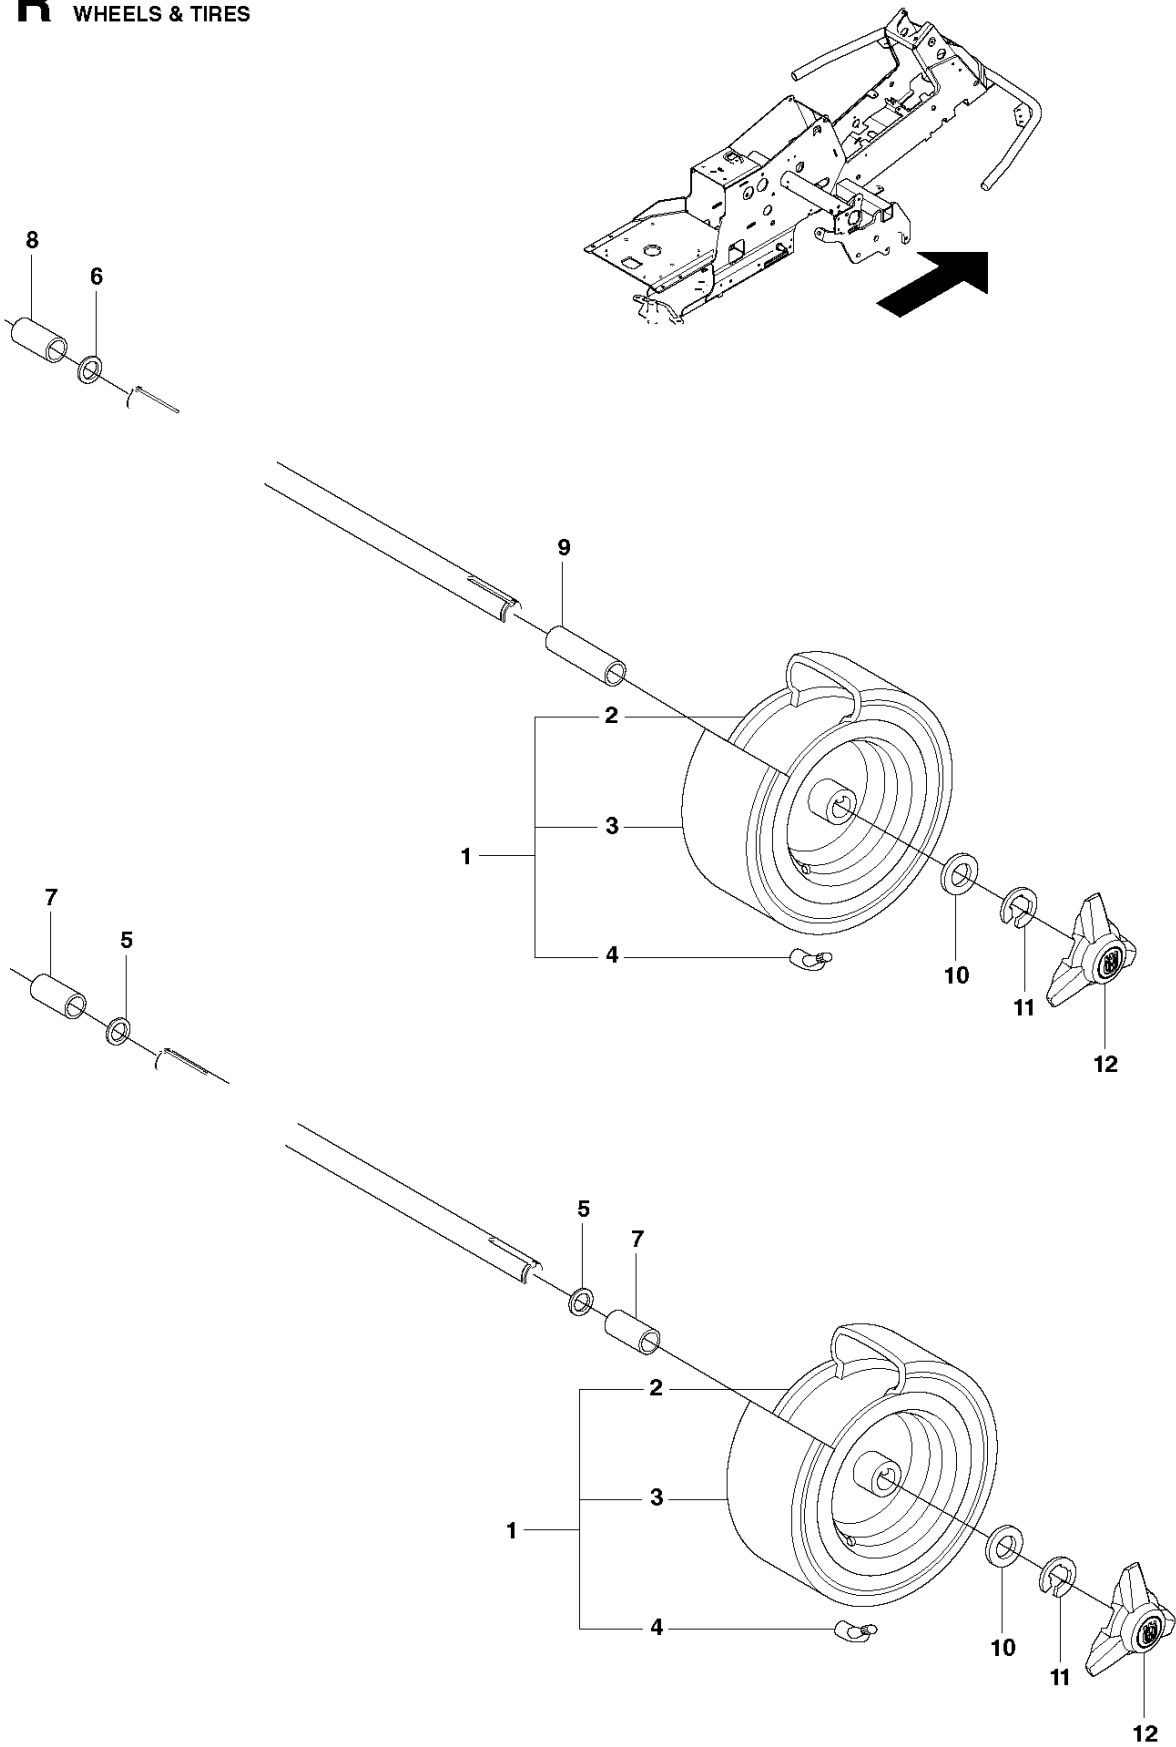

R R322T AWD
WHEELS & TIRES

WHEELS & TIRES

R322T AWD, 966785801, 967032101, 967153001, 2012-03

Ref	Part no.	Description	Remark	Qty	Kit
1	523 01 26-02	WHEEL		4	
2	523 03 48-01	RIM		1	
3	523 03 46-02	TYRE		1	
4	523 03 47-01	VALVE		1	
5	506 50 48-03	WASHER		2	
6	506 94 58-01	WASHER		1	
7	506 59 62-03	SPACING SLEEVE		2	
8	544 13 26-01	SLEEVE		1	
9	544 13 26-02	SLEEVE		1	
10	506 50 48-05	WASHER		4	
11	506 89 90-01	E-CLIP		4	
12	544 35 35-01	HUB CAP		4