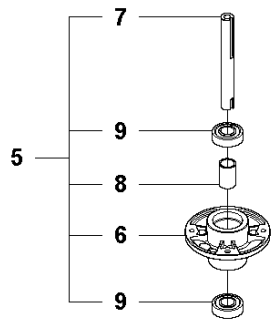

B2 CUTTING DECK C112, US

73 **Combi 112**

74 Husqvarna Forest & Garden
7949 Statesville Road
Charlotte, NC 28289, USA

Ref	Part no.	Description	Remark	Qty	Kit
1	574 20 95-01	CUTTING DECK		1	
2	506 91 62-01	BLIND RIVET NUT		3	
3	544 44 93-01	PLUG		1	
4	506 57 01-04	SCREW EHHFM		3	
5	576 38 41-01	BLADE HOUSING ASSY		1	
6	576 38 42-01	BEARING HOUSING		1	
7	576 38 43-01	SHAFT		1	
8	576 38 44-01	SPACING SLEEVE		1	
9	738 23 04-34	BALL BEARING		2	
10	576 38 41-02	BLADE HOUSING ASSY		2	
11	576 38 42-01	BEARING HOUSING		1	
12	576 38 43-02	SHAFT		1	
13	576 38 44-01	SPACING SLEEVE		1	
14	738 23 04-34	BALL BEARING		2	
15	535 42 38-01	SCREW RSQM		12	
16	734 11 64-01	WASHER		12	
17	732 21 18-01	LOCK NUT		12	
18	506 92 21-01	PULLEY		3	
19	506 53 35-01	PARALLEL KEY		7	
20	544 06 80-02	SPACING SLEEVE		1	
21	734 11 74-41	WASHER		3	
22	544 11 41-01	SCREW EHHM		3	
23	535 50 42-02	BLADE BRACKET		3	
24	504 18 81-01	RIDE ON BLADE		3	
25	506 79 23-01	KNIFE PLATE		3	
26	544 11 41-01	SCREW EHHM		3	
27	506 54 07-01	BELT TENSIONER ASSY		1	
28	506 51 95-01	SPÄNNARM KPL.		1	
29	506 53 27-01	PULLEY		1	
30	734 11 64-41	WASHER		1	
31	506 55 83-02	SCREW EHHFT		1	
32	506 91 87-02	WASHER		1	
33	725 24 51-71	SCREW EHHM		1	
34	732 21 18-01	LOCK NUT		1	
35	506 53 31-01	SPRING		1	
36	535 41 19-01	BELT		1	
37	544 09 62-01	BELT COVER		1	
38	544 40 05-01	SCREW		2	
72	506 78 97-01	LABEL		1	
73	544 23 81-05	LABEL		2	
74	506 98 39-01	DECAL		1	
75	535 43 74-01	LABEL WARNING		1	
76	574 51 00-01	DECAL		2	
77	506 77 86-01	PULLEY		1