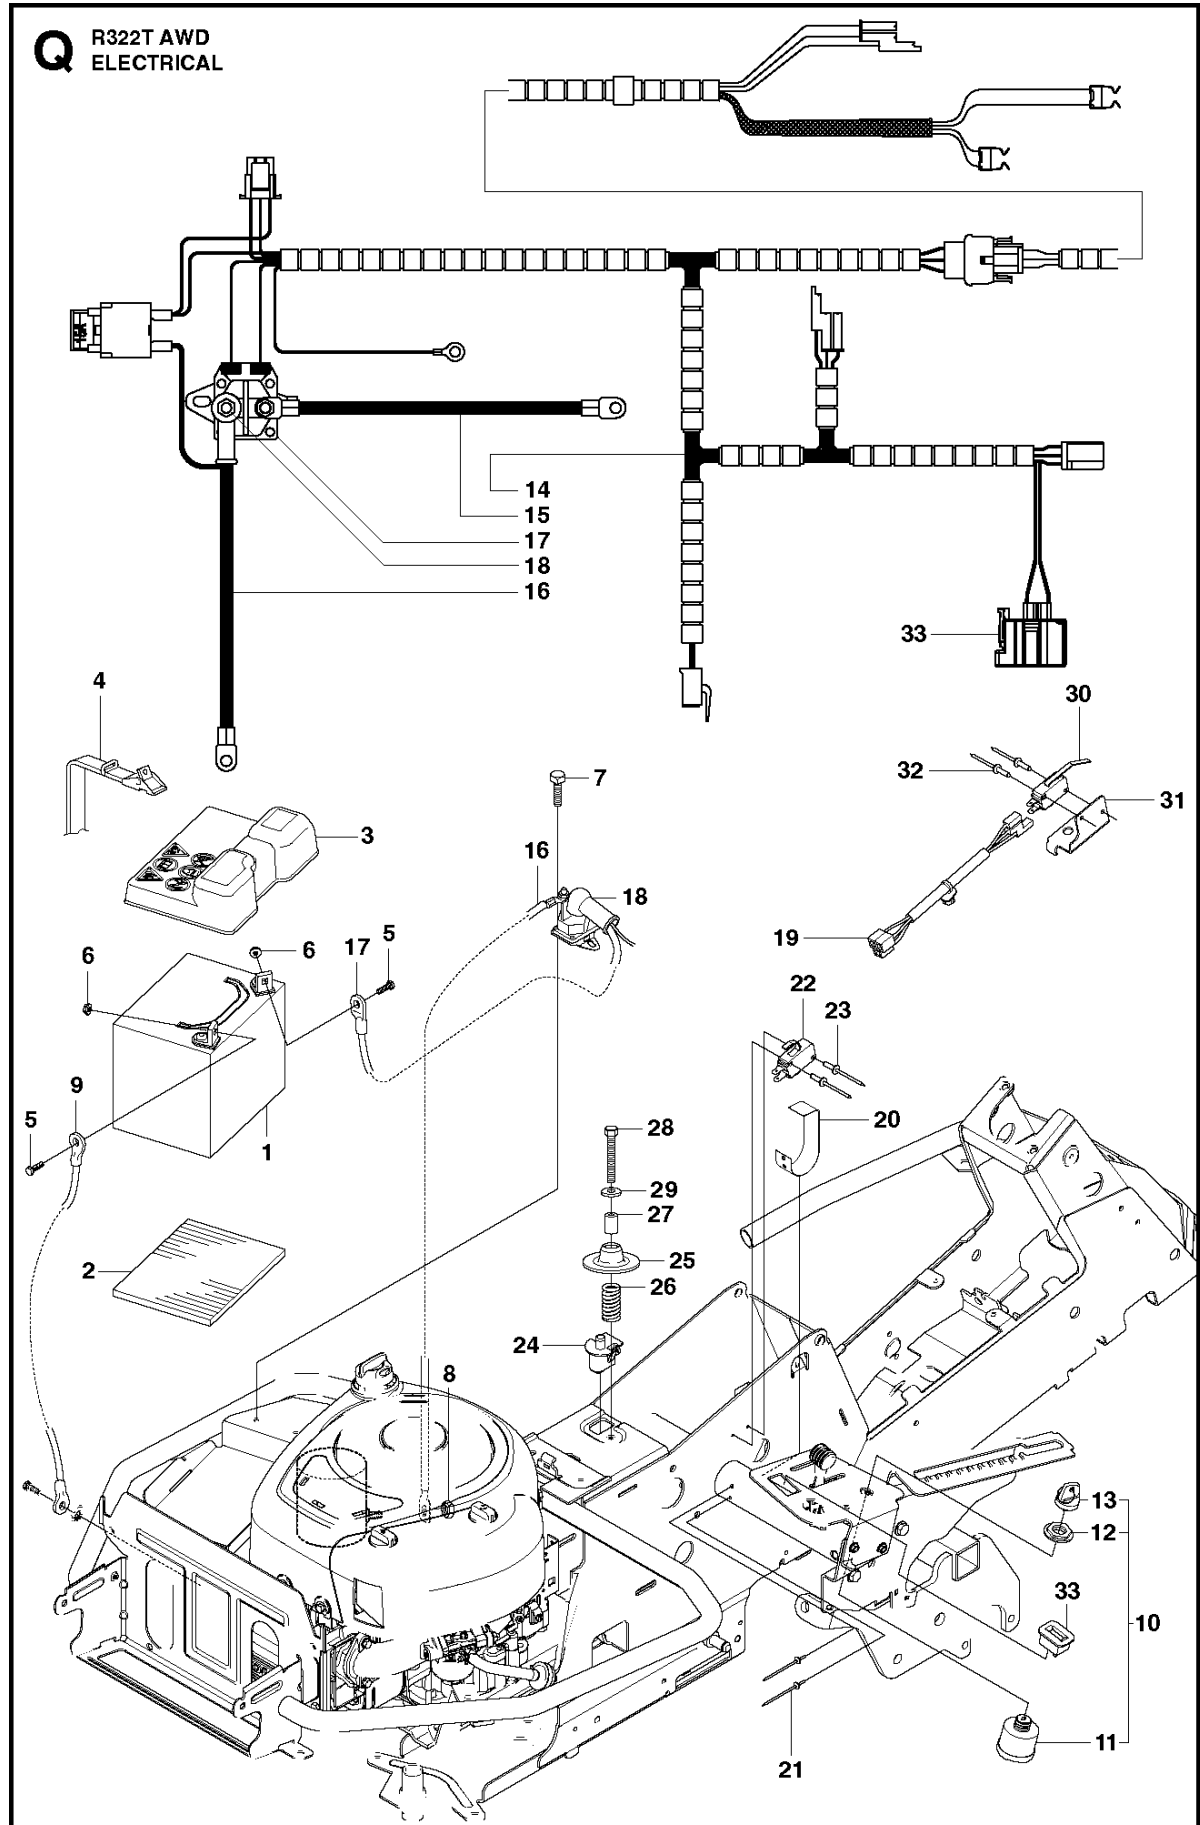

ELECTRICAL

R322T AWD, 966785801, 967032101, 967153001, 2012-03

Ref	Part no.	Description	Remark	Qty	Kit
1	577 04 16-01	BATTERY		1	
2	535 44 11-01	BATTERY MAT		1	
3	578 20 06-01	COVER		1	
4	506 83 68-02	BATTERY BELT		1	
5	522 62 21-01	SCREW EHHM		2	
6	522 62 43-01	NUT		2	
7	725 23 64-61	SCREW EHHFT		1	
8	506 89 98-01	NUT		1	
9	576 18 38-01	CABLE		1	
10	579 43 43-01	IGNITION SWITCH		1	
11	578 26 17-01	IGNITION SWITCH		1	
12	544 44 23-01	NUT		1	
13	544 44 24-01	IGNITION KEY		1	
14	578 33 84-01	WIRING		1	
15	576 18 39-01	CABLE		1	
16	576 18 40-01	CABLE		1	
17	544 43 98-01	RELAY		1	
18	506 89 98-01	NUT		2	
19	578 32 89-01	WIRING		1	
20	506 90 93-01	PLATE SPRING		1	
21	722 78 39-02	BLIND RIVET		2	
22	574 31 60-01	SWITCH		1	
23	544 44 07-01	RIVET		2	
24	506 90 96-01	SWITCH		1	
25	506 90 97-01	SPRING WASHER		1	
26	544 44 12-01	SPRING		1	
27	506 90 99-02	SPACER TUBE		1	
28	725 24 60-51	SCREW EHHM		1	
29	734 11 64-01	WASHER		1	
30	574 31 61-01	SWITCH		1	
31	544 41 57-01	BRACKET		1	
32	544 44 07-01	RIVET		2	
33	578 38 24-01	HOUR METER		1