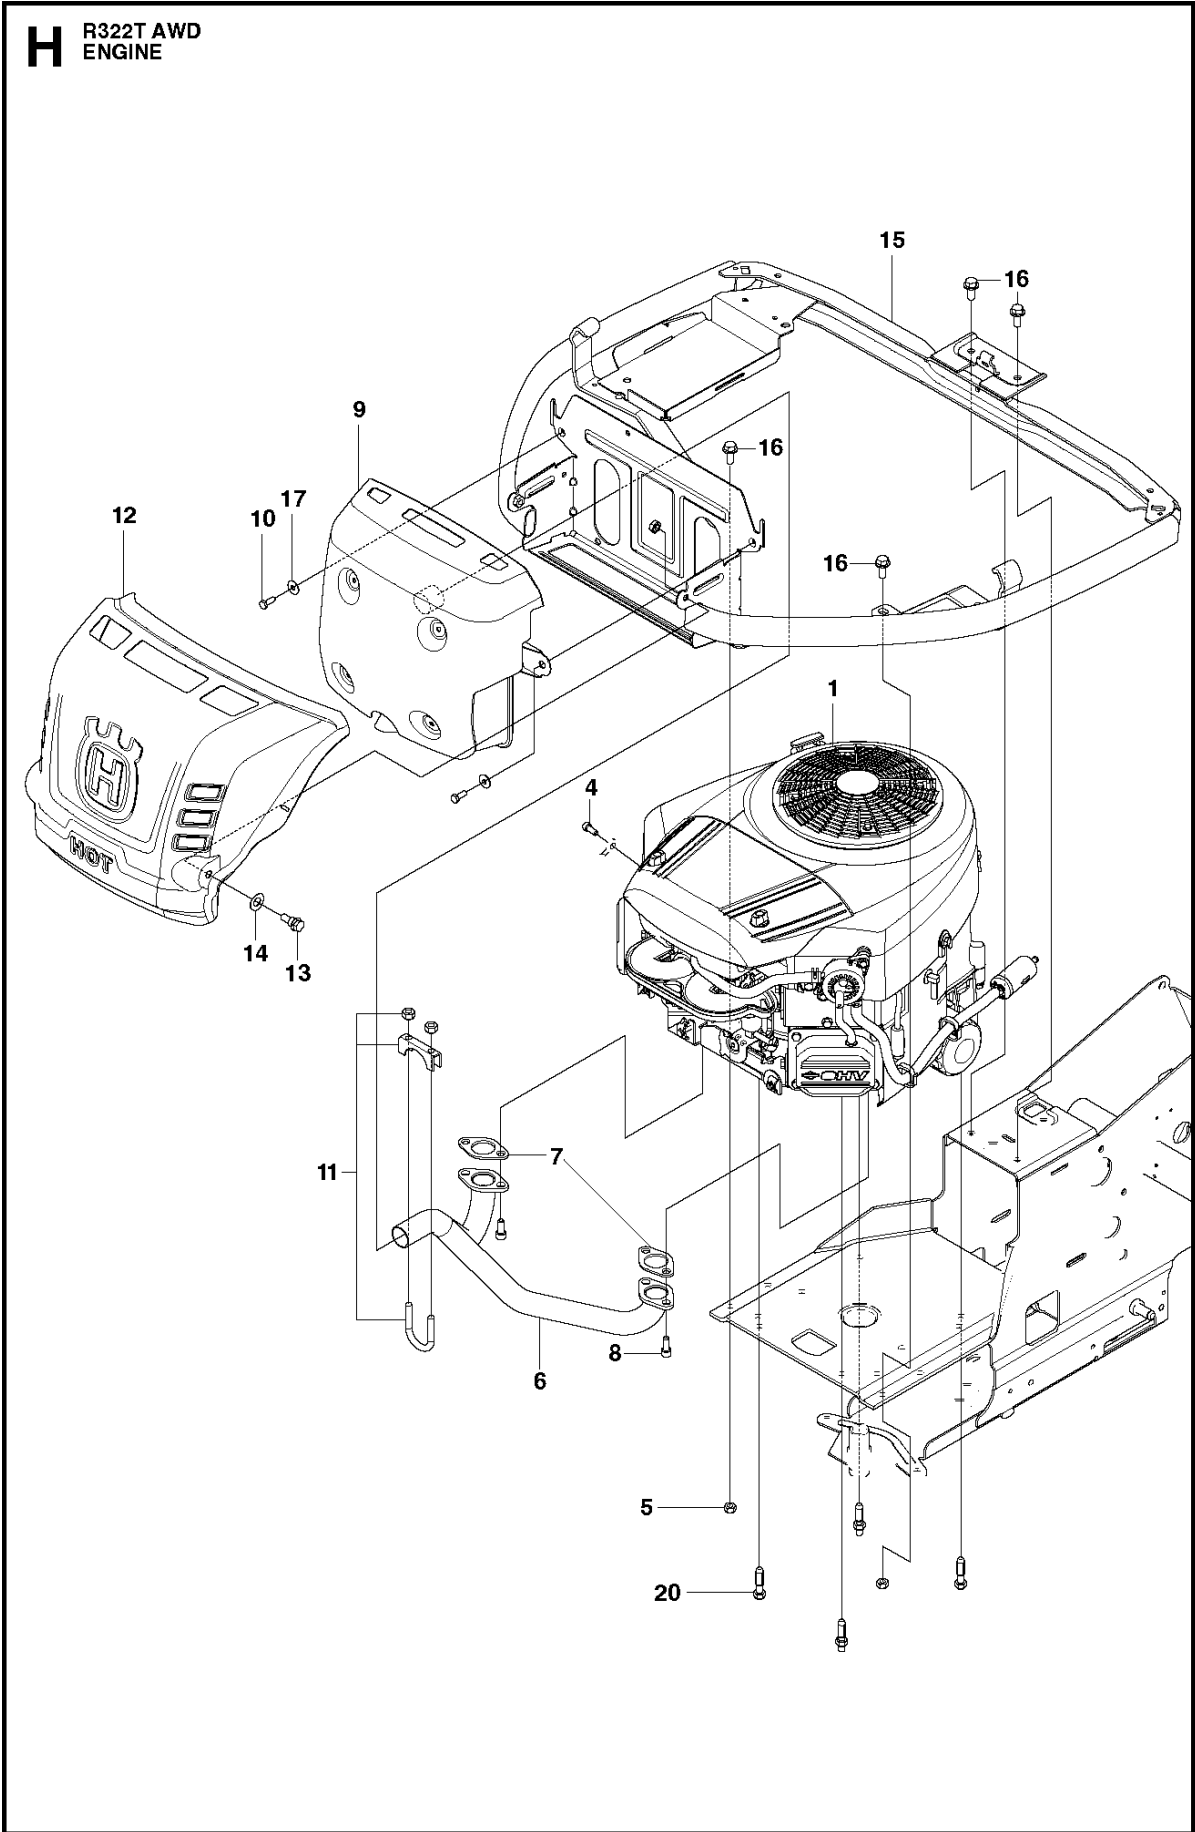

ENGINE

R322T AWD, 966785801, 967032101, 967153001, 2012-03

Ref	Part no.	Description	Remark	Qty	Kit
1	578 32 72-01	ENGINE		1	
4	578 87 89-01	SCREW		1	
5	732 21 18-01	LOCK NUT		6	
6	578 05 86-01	MANIFOLD		1	
7	506 91 45-01	GASKET		1	
8	506 55 63-01	SCREW UNC		2	
9	577 81 36-01	MUFFLER		1	
10	725 23 64-61	SCREW EHHFT		2	
11	506 66 84-01	AVGASKLAMMA KPL.		1	
12	579 48 16-01	HEAT SHIELD		1	
13	506 59 74-01	COLLAR SCREW		2	
14	506 83 94-01	SPRING WASHER		2	
15	577 84 91-01	ENGINE FRAME		1	
16	506 57 01-04	SCREW EHHFM		4	
17	734 11 54-41	WASHER		2	
20	578 20 75-01	STUD SCREW		4