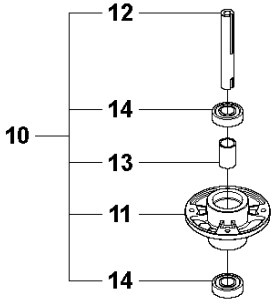

B2 CUTTING DECK C112, US

73 **Combi 112**

74 Husqvarna Forest & Garden
7949 Statesville Road
Charlotte, NC 28289, USA

Ref	Part no.	Description	Remark	Qty	Kit
1	574 20 95-01	CUTTING DECK		1	
2	506 91 62-01	BLIND RIVET NUT		3	
3	544 44 93-01	PLUG		1	
4	506 57 01-04	SCREW EHHFM		3	
5	576 38 41-01	BLADE HOUSING ASSY		1	
6	576 38 42-01	BEARING HOUSING		1	
7	576 38 43-01	SHAFT		1	
8	576 38 44-01	SPACING SLEEVE		1	
9	738 23 04-34	BALL BEARING		2	
10	576 38 41-02	BLADE HOUSING ASSY		2	
11	576 38 42-01	BEARING HOUSING		1	
12	576 38 43-02	SHAFT		1	
13	576 38 44-01	SPACING SLEEVE		1	
14	738 23 04-34	BALL BEARING		2	
15	535 42 38-01	SCREW RSQM		12	
16	734 11 64-01	WASHER		12	
17	732 21 18-01	LOCK NUT		12	
18	506 92 21-01	PULLEY		3	
19	506 53 35-01	PARALLEL KEY		7	
20	544 06 80-02	SPACING SLEEVE		1	
21	734 11 74-41	WASHER		3	
22	544 11 41-01	SCREW EHHM		3	
23	535 50 42-02	BLADE BRACKET		3	
24	504 18 81-01	RIDE ON BLADE		3	
25	506 79 23-01	KNIFE PLATE		3	
26	544 11 41-01	SCREW EHHM		3	
27	506 54 07-01	BELT TENSIONER ASSY		1	
28	506 51 95-01	SPÄNNARM KPL.		1	
29	506 53 27-01	PULLEY		1	
30	734 11 64-41	WASHER		1	
31	506 55 83-02	SCREW EHHFT		1	
32	506 91 87-02	WASHER		1	
33	725 24 51-71	SCREW EHHM		1	
34	732 21 18-01	LOCK NUT		1	
35	506 53 31-01	SPRING		1	
36	535 41 19-01	BELT		1	
37	544 09 62-01	BELT COVER		1	
38	544 40 05-01	SCREW		2	
72	506 78 97-01	LABEL		1	
73	544 23 81-05	LABEL		2	
74	506 98 39-01	DECAL		1	
75	535 43 74-01	LABEL WARNING		1	
76	574 51 00-01	DECAL		2	
77	506 77 86-01	PULLEY		1