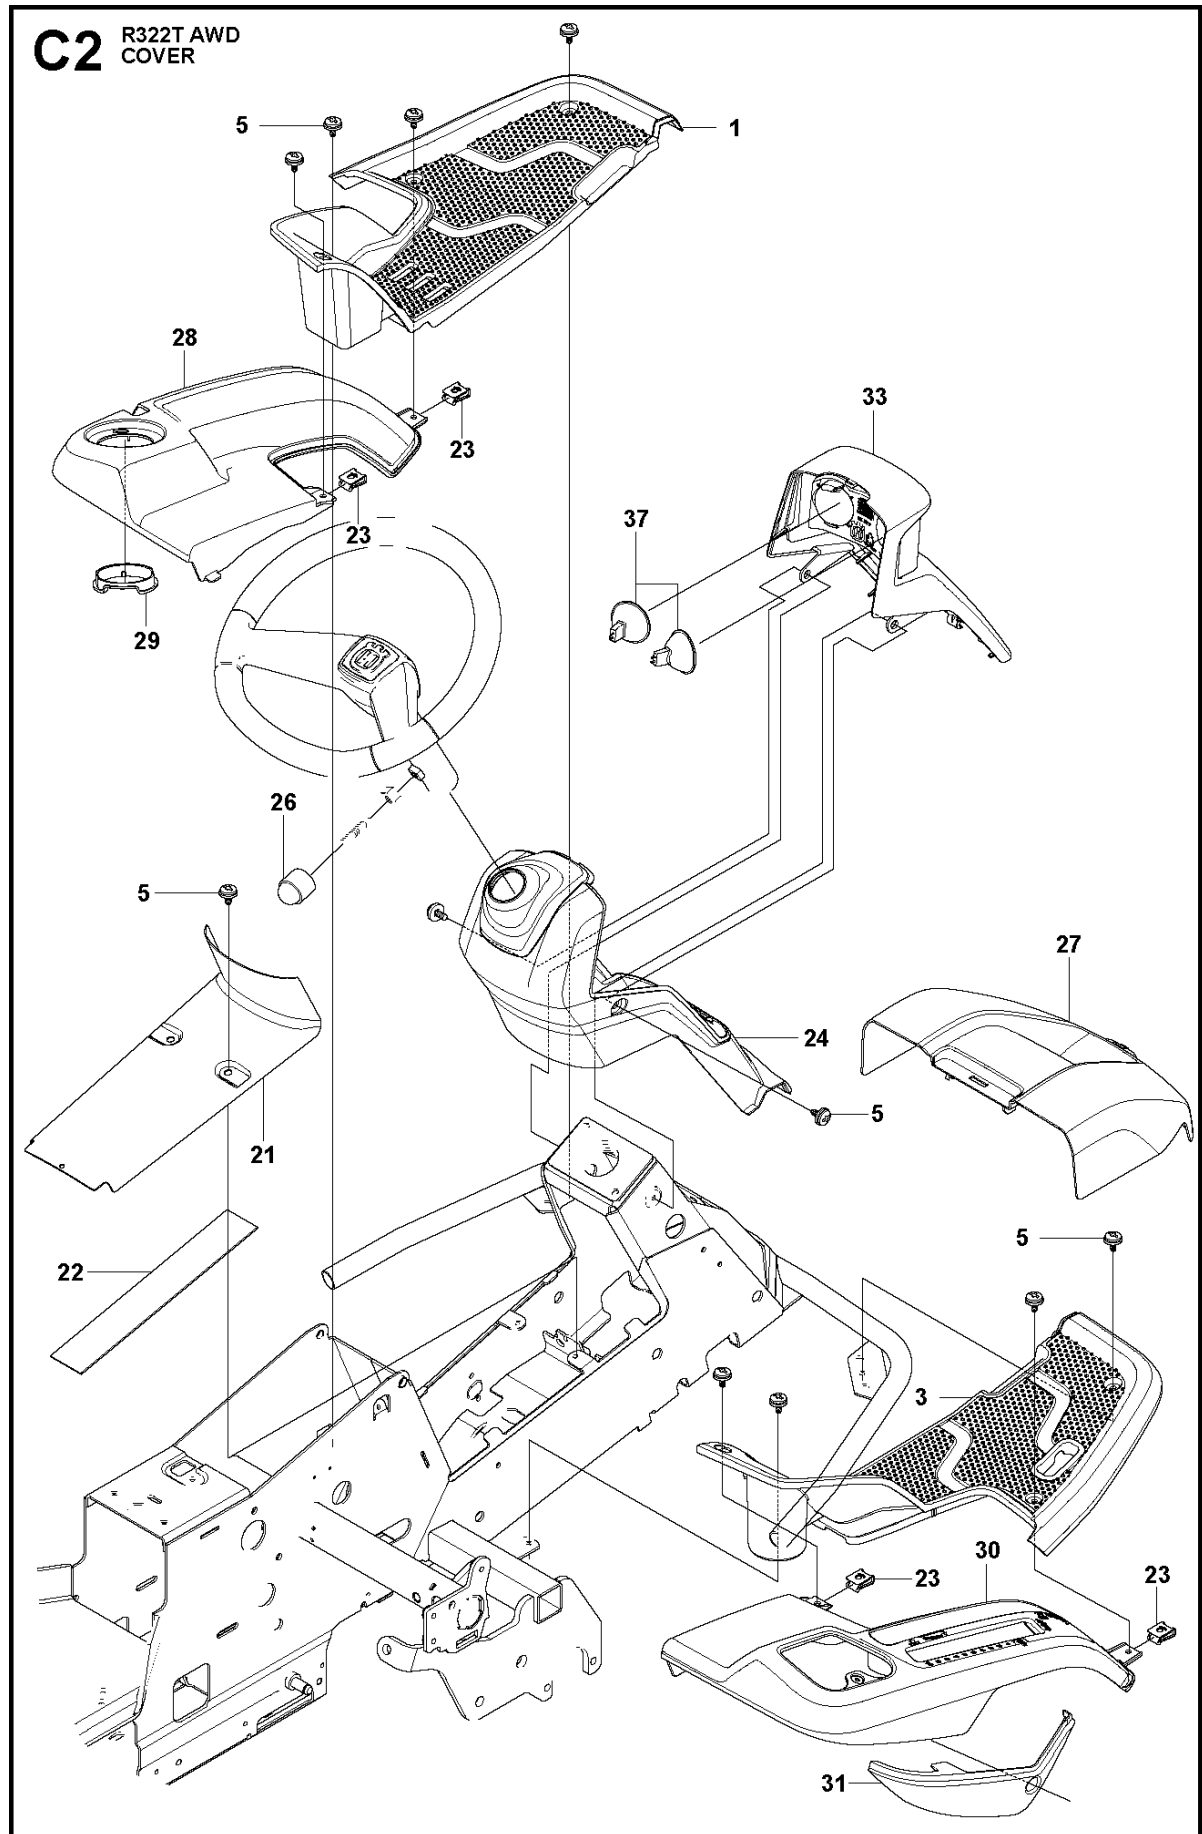

COVER

R322T AWD, 966785801, 967032101, 967153001, 2012-03

Ref	Part no.	Description	Remark	Qty	Kit
1	577 72 93-01	FOOT PLATE		1	
3	577 72 94-01	FOOT PLATE		1	
5	544 40 05-01	SCREW		14	
21	544 23 92-01	COVER		1	
22	544 42 75-01	MAT		1	
23	535 42 91-01	SPRING NUT		4	
24	577 70 41-01	COVER		1	
26	544 43 32-01	PROTECTIVE COVER		1	
27	525 56 24-01	UNIT COVER		1	
28	577 72 95-01	FENDER		1	
29	577 76 45-01	LOCKING NUT		1	
30	577 72 96-01	FENDER		1	
31	577 73 75-01	CONTROL COVER		1	
33	577 70 04-01	COVER		1	
37	535 44 68-01	LAMP		2