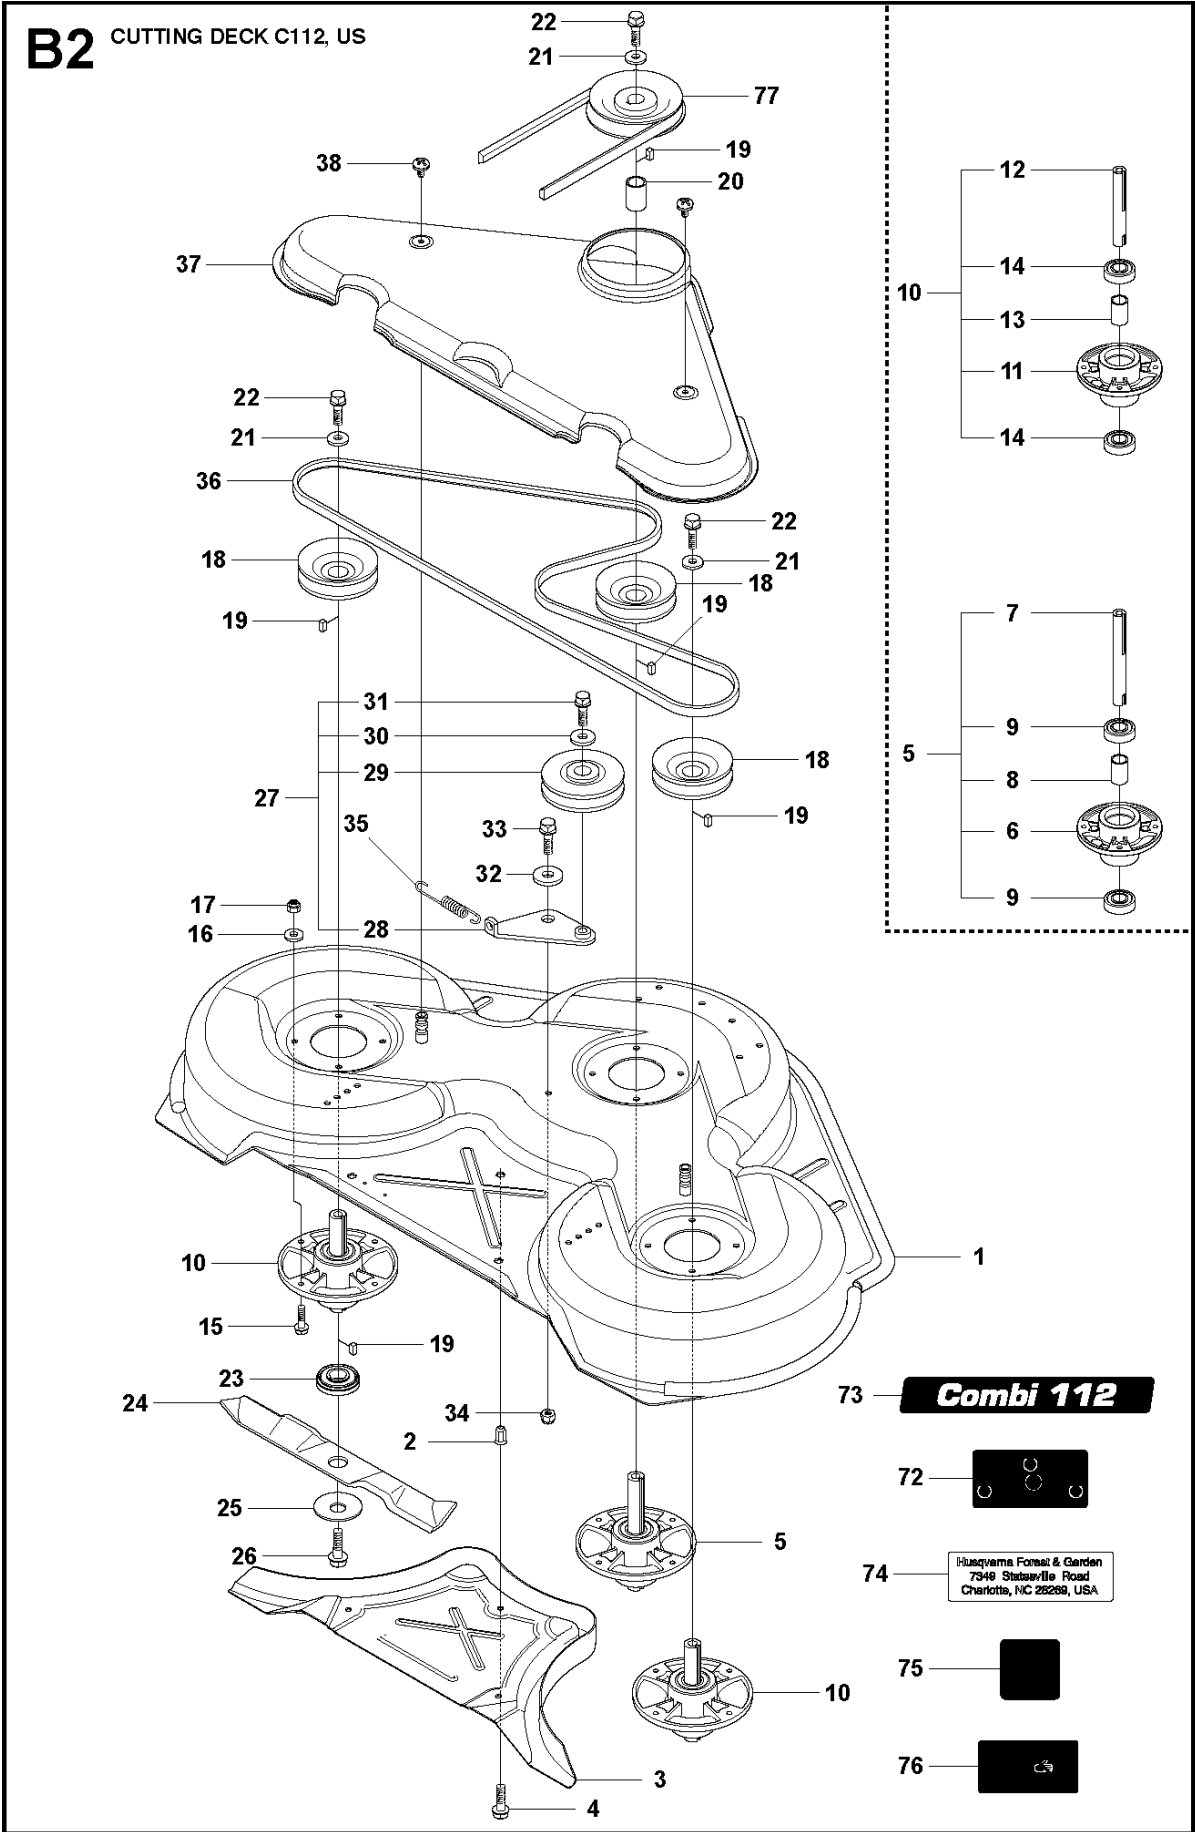

B2 CUTTING DECK C112, US

73 **Combi 112**

74 Husqvarna Forest & Garden
7949 Statesville Road
Charlotte, NC 28289, USA

Ref	Part no.	Description	Remark	Qty	Kit
1	574 20 95-01	CUTTING DECK		1	
2	506 91 62-01	BLIND RIVET NUT		3	
3	544 44 93-01	PLUG		1	
4	506 57 01-04	SCREW EHHFM		3	
5	576 38 41-01	BLADE HOUSING ASSY		1	
6	576 38 42-01	BEARING HOUSING		1	
7	576 38 43-01	SHAFT		1	
8	576 38 44-01	SPACING SLEEVE		1	
9	738 23 04-34	BALL BEARING		2	
10	576 38 41-02	BLADE HOUSING ASSY		2	
11	576 38 42-01	BEARING HOUSING		1	
12	576 38 43-02	SHAFT		1	
13	576 38 44-01	SPACING SLEEVE		1	
14	738 23 04-34	BALL BEARING		2	
15	535 42 38-01	SCREW RSQM		12	
16	734 11 64-01	WASHER		12	
17	732 21 18-01	LOCK NUT		12	
18	506 92 21-01	PULLEY		3	
19	506 53 35-01	PARALLEL KEY		7	
20	544 06 80-02	SPACING SLEEVE		1	
21	734 11 74-41	WASHER		3	
22	544 11 41-01	SCREW EHHM		3	
23	535 50 42-02	BLADE BRACKET		3	
24	504 18 81-01	RIDE ON BLADE		3	
25	506 79 23-01	KNIFE PLATE		3	
26	544 11 41-01	SCREW EHHM		3	
27	506 54 07-01	BELT TENSIONER ASSY		1	
28	506 51 95-01	SPÄNNARM KPL.		1	
29	506 53 27-01	PULLEY		1	
30	734 11 64-41	WASHER		1	
31	506 55 83-02	SCREW EHHFT		1	
32	506 91 87-02	WASHER		1	
33	725 24 51-71	SCREW EHHM		1	
34	732 21 18-01	LOCK NUT		1	
35	506 53 31-01	SPRING		1	
36	535 41 19-01	BELT		1	
37	544 09 62-01	BELT COVER		1	
38	544 40 05-01	SCREW		2	
72	506 78 97-01	LABEL		1	
73	544 23 81-05	LABEL		2	
74	506 98 39-01	DECAL		1	
75	535 43 74-01	LABEL WARNING		1	
76	574 51 00-01	DECAL		2	
77	506 77 86-01	PULLEY		1