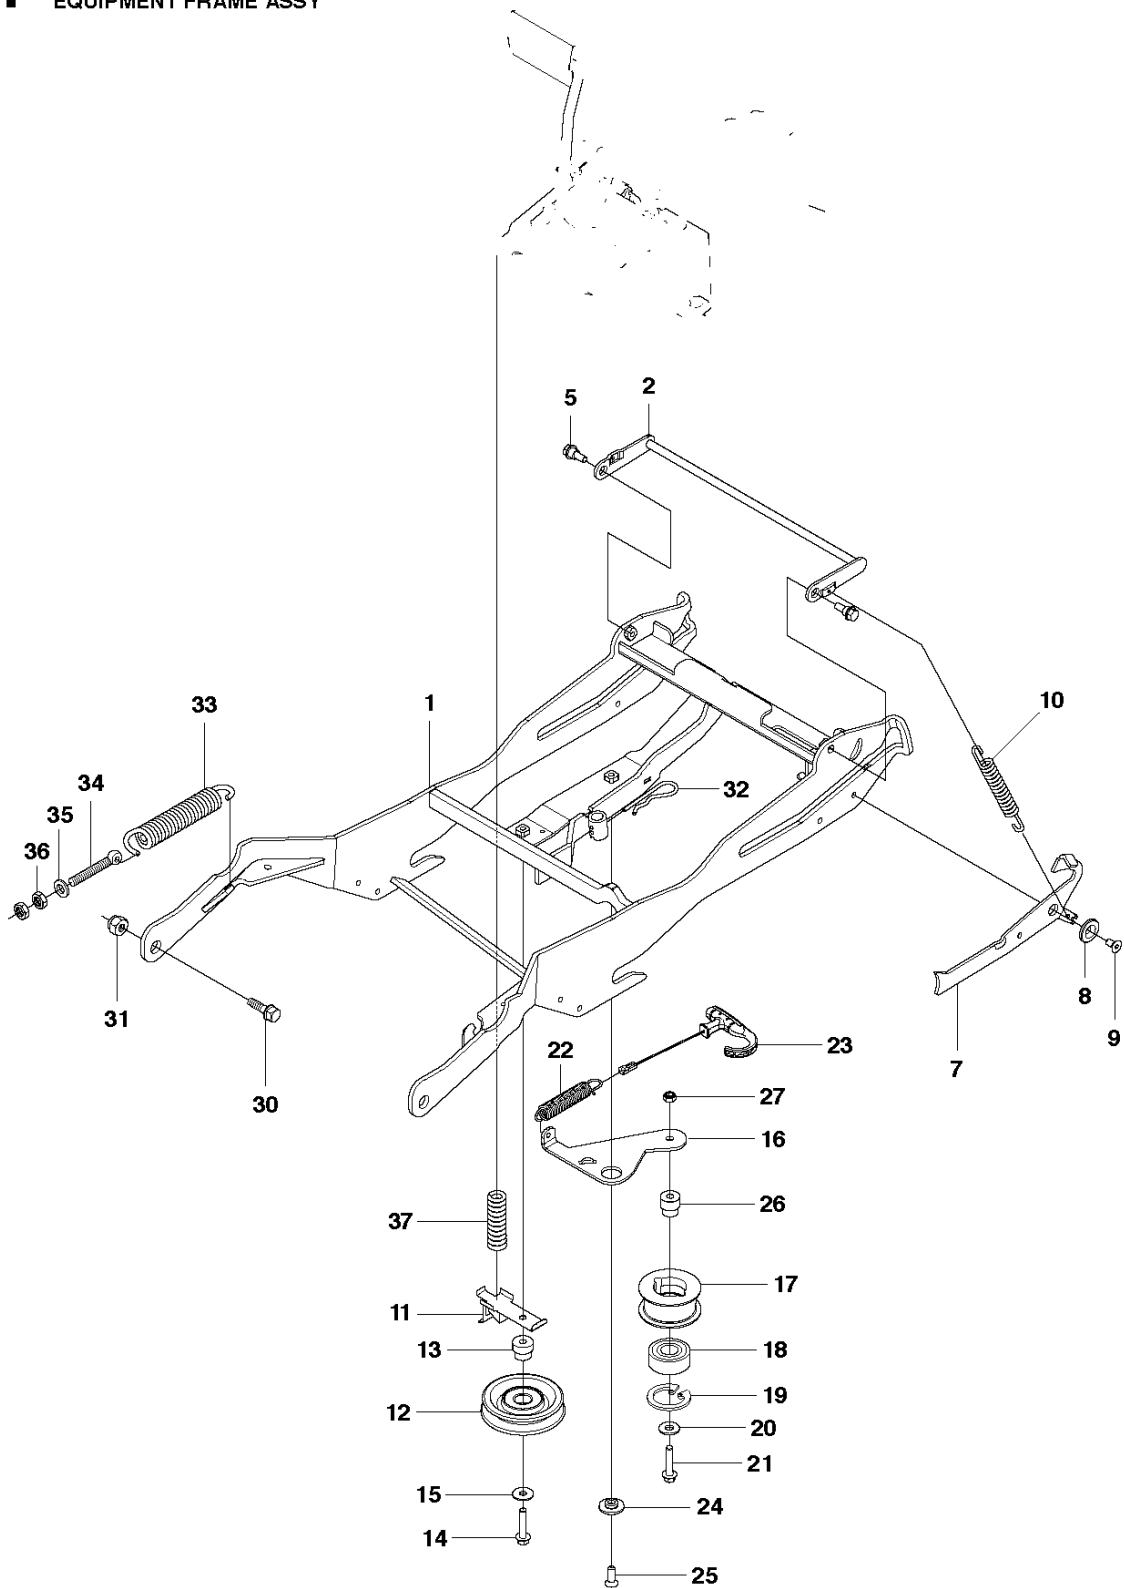

T R322T AWD
EQUIPMENT FRAME ASSY

Ref	Part no.	Description	Remark	Qty	Kit
1	523 06 42-01	EQUIPMENT FRAME		1	
2	525 47 59-01	HOOK		1	
5	506 59 74-01	COLLAR SCREW		2	
7	523 11 66-02	LEVER		1	
8	506 91 87-01	WASHER		1	
9	725 64 48-01	SCREW IHCSFM		1	
10	506 53 56-03	DRAW SPRING		1	
11	578 91 05-01	BRAKE		1	
12	506 97 48-01	PULLEY		1	
13	506 82 68-02	BUSHING		1	
14	725 24 59-51	SCREW EHHM		1	
15	734 11 64-41	WASHER		1	
16	577 22 87-01	SHEET		1	
17	505 15 39-01	BELT TENSIONER WHEEL ASSY		1	
18	738 21 04-04	BALL BEARING		1	
19	735 31 38-10	CIRCLIP		1	
20	734 11 64-41	WASHER		1	
21	725 24 59-51	SCREW EHHM		1	
22	504 62 24-01	SPRING		1	
23	504 62 21-02	HANDLE ASSY		1	
24	505 45 17-01	WASHER		1	
25	725 64 53-01	SCREW IHCSFM		1	
26	535 48 48-01	BUSHING		1	
27	732 21 18-01	LOCK NUT		1	
30	506 89 58-01	COLLAR SCREW		2	
31	732 25 22-01	HEXAGON LOCKING NUT		2	
32	506 96 66-01	HAIR PIN COTTER		1	
33	506 83 76-01	SPRING		2	
34	506 83 77-01	RING BOLT		2	
35	734 11 72-01	WASHER		2	
36	731 23 20-51	HEXAGON NUT		4	
37	579 31 99-01	SPRING		1