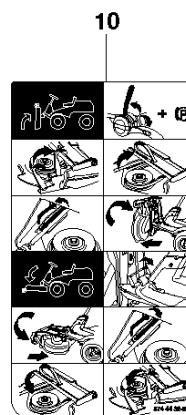

S R322T AWD
DECALS

DECALS

R322T AWD, 966785801, 967032101, 967153001, 2012-03

Ref	Part no.	Description	Remark	Qty	Kit
1	504 79 88-01	LABEL		1	
2	577 06 20-01	DECAL		2	
3	578 36 45-12	DECAL		2	
4	506 88 07-02	DECAL		1	
5	578 39 25-04	DECAL		1	
6	544 21 14-01	LABEL		2	
7	579 09 15-01	DECAL		2	
8	506 98 39-01	DECAL		1	
9	574 51 00-01	DECAL		2	
10	574 44 32-01	LABEL		1