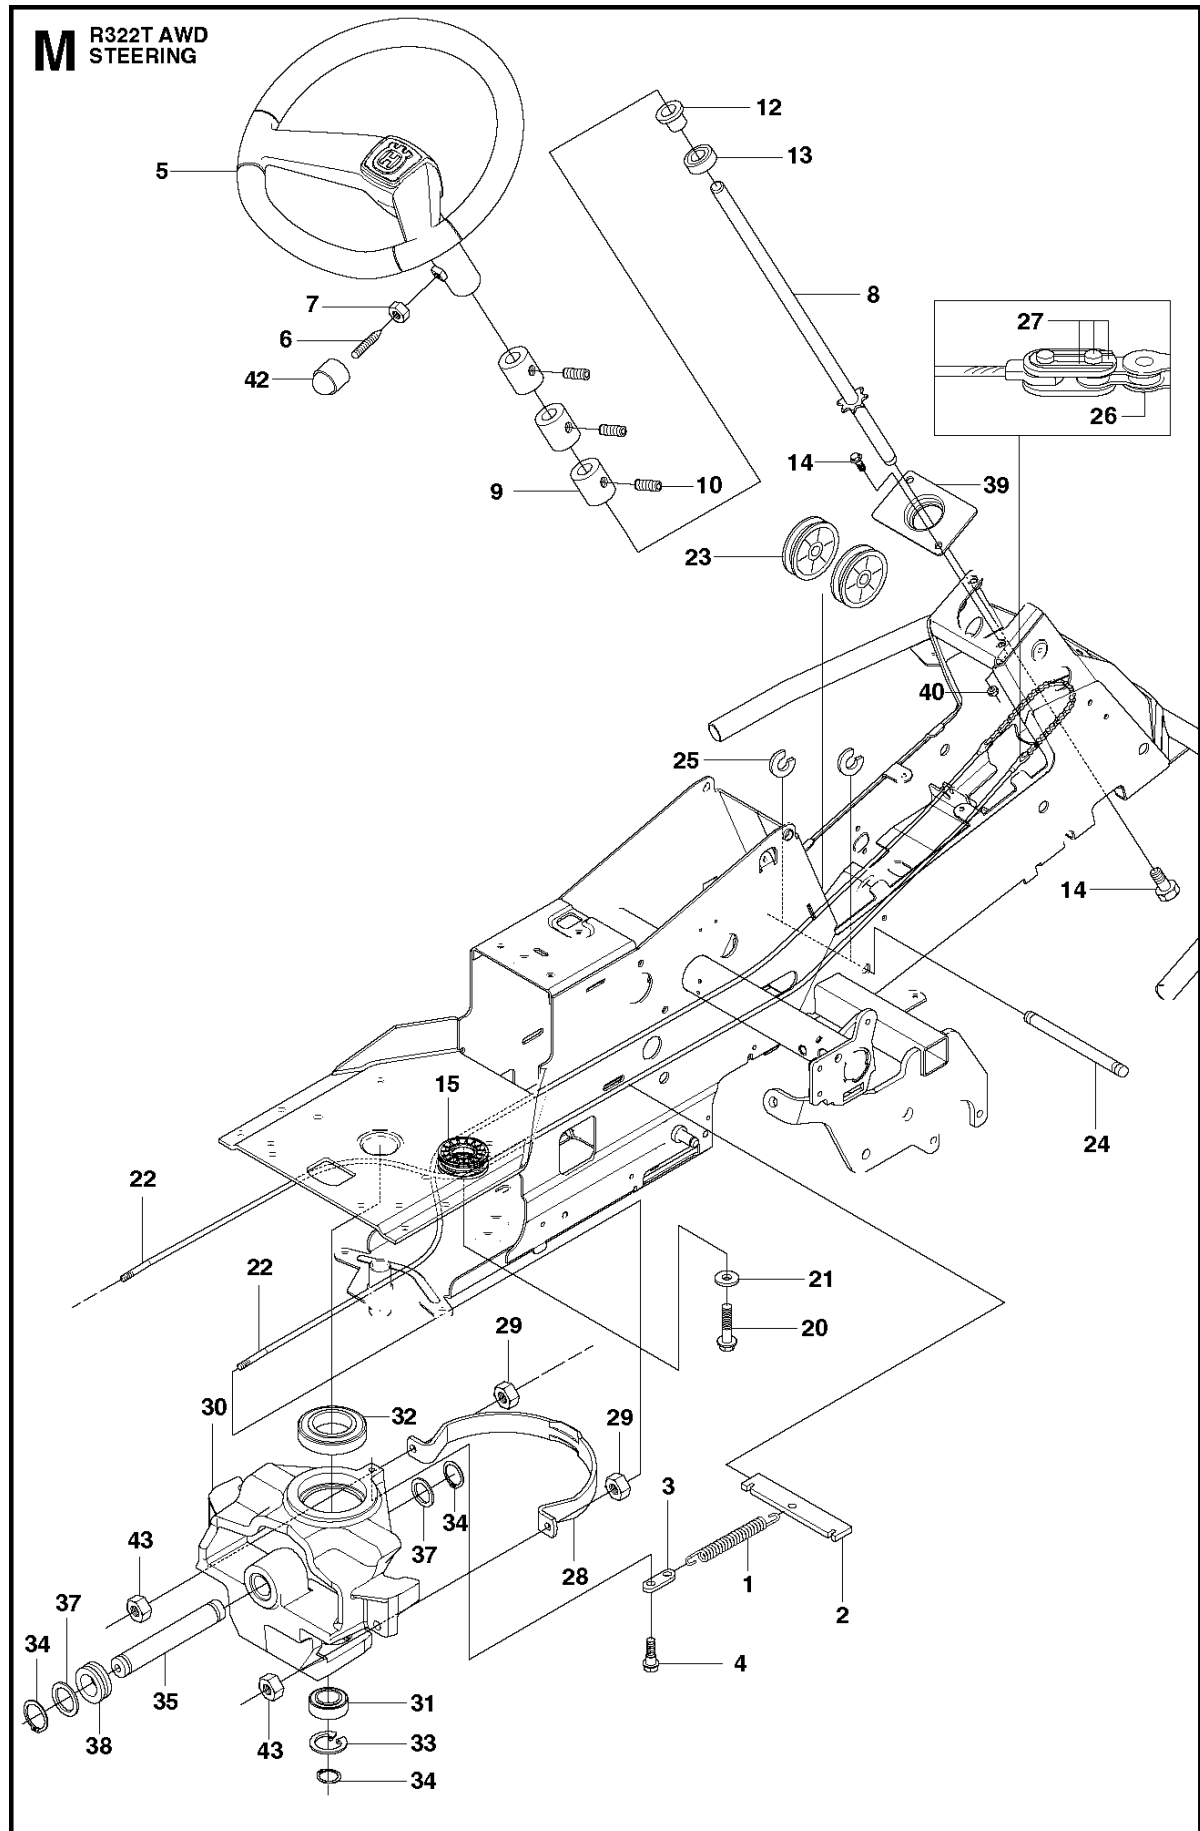

STEERING

R322T AWD, 966785801, 967032101, 967153001, 2012-03

Ref	Part no.	Description	Remark	Qty	Kit
1	506 67 19-01	SPRING		1	
2	506 57 63-01	SPRING RETAINER		1	
3	506 67 08-01	LINK		1	
4	506 59 74-01	COLLAR SCREW		1	
5	577 96 04-01	STEERING WHEEL		1	
6	728 74 55-05	SCREW IHSETM		1	
7	731 23 18-01	HEXAGON NUT		1	
8	575 63 22-01	STEERING ROD		1	
9	506 86 34-01	DRIVER		3	
10	728 84 43-05	SCREW IHSETM		3	
12	506 88 78-01	SPACER		1	
13	738 21 04-04	BALL BEARING		1	
14	506 57 01-04	SCREW EHHFM		3	
15	576 49 25-01	PULLEY		1	
20	506 67 54-03	SCREW EHHFM		1	
21	734 11 74-41	WASHER		1	
22	577 19 99-04	WIRE ASSY		2	
23	506 52 24-01	STARTER PULLEY		2	
24	506 53 94-04	SHAFT		1	
25	735 31 14-20	E-CLIP		2	
26	506 55 46-01	CHAIN		1	
27	506 55 47-01	LINKAGE		2	
28	544 42 73-01	WIRE GUIDE		1	
29	731 23 20-51	HEXAGON NUT		2	
30	577 65 93-01	SPINDLE		1	
31	738 21 05-04	BALL BEARING		1	
32	738 21 10-04	BALL BEARING		1	
33	735 31 40-10	CIRCLIP		1	
34	735 31 26-00	CIRCLIP		3	
35	506 98 59-01	SWING AXLE		1	
37	506 77 34-01	WASHER		2	
38	740 68 14-21	V-RING		1	
39	578 06 52-01	BRACKET		1	
40	732 21 20-51	NUT		1	
42	544 43 32-01	PROTECTIVE COVER		1	
43	732 21 20-51	NUT		2