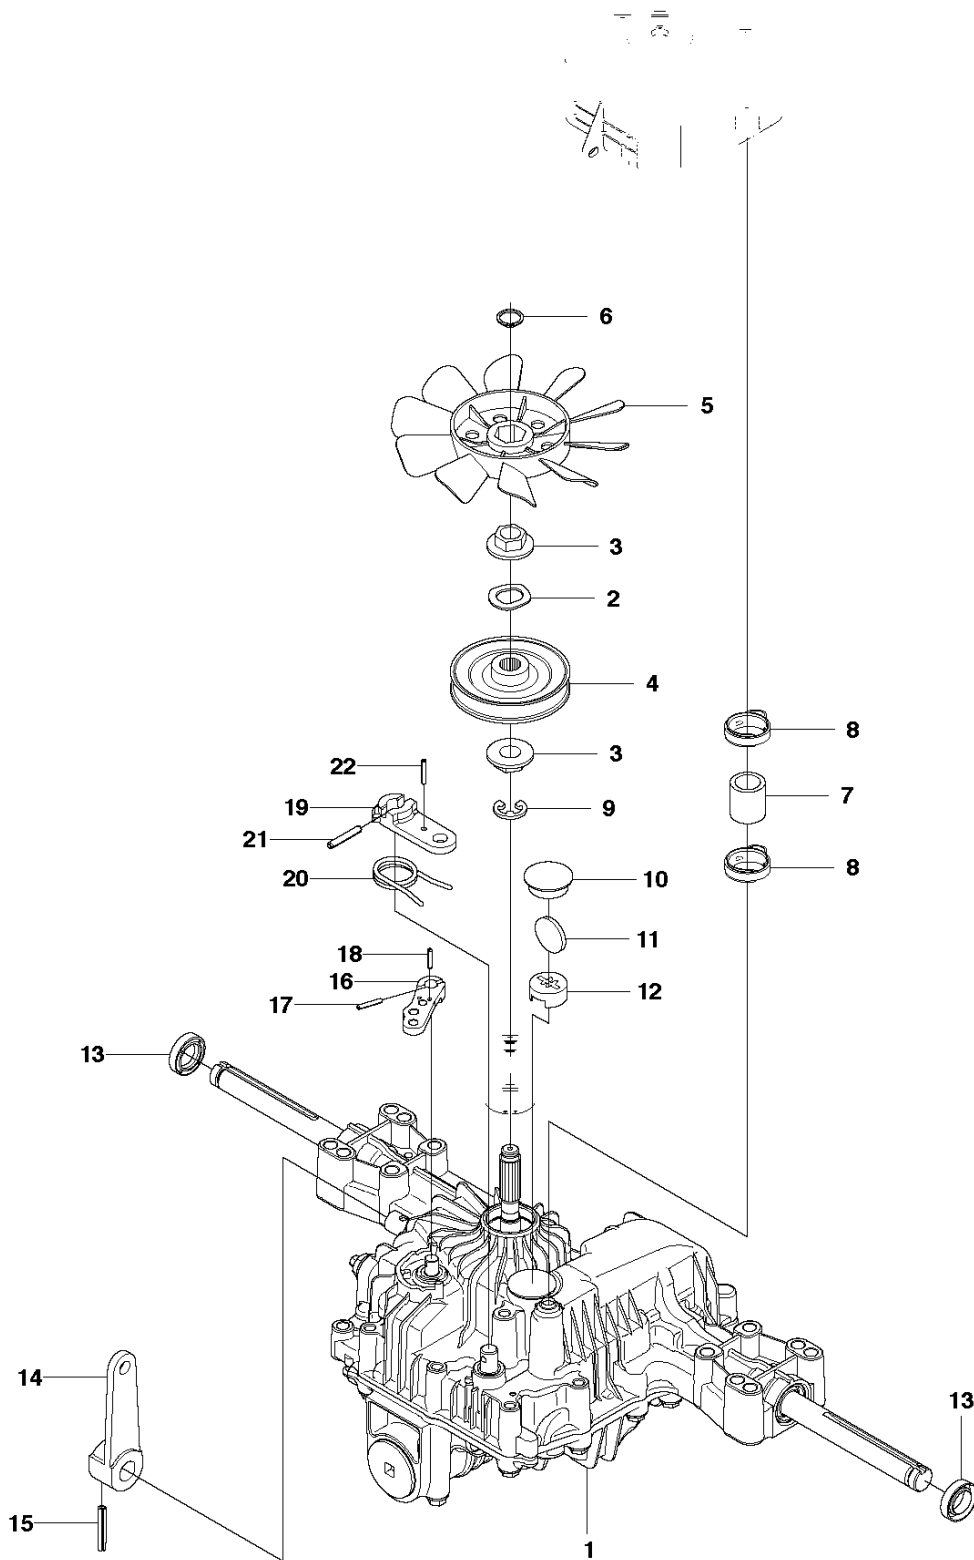

K R322T AWD
HYDROSTAT K574

TRANSMISSION

R322T AWD, 966785801, 967032101, 967153001, 2012-03

Ref	Part no.	Description	Remark	Qty	Kit
1	544 11 61-01	TRANSMISSION		1	
2	506 98 65-01	SPRING WASHER		1	
3	506 98 66-01	DISTANCE		2	
4	502 45 19-01	PULLEY		1	
5	506 98 68-01	FAN		1	
6	735 31 15-00	CIRCLIP		1	
7	502 45 16-01	TUBE		1	
8	506 98 70-01	HOSE CLAMP		2	
9	535 40 28-07	CLIP		1	
10	535 40 28-32	PLUG		1	
11	535 40 28-29	MAGNET		1	
12	502 45 20-01	MAGNET HOLDER		1	
13	535 40 28-37	SEALING		2	
14	502 45 32-01	CONTROL LEVER		1	
15	535 40 28-09	PIN RETAINING SCREW		1	
16	535 40 28-17	LEVER		1	
17	535 40 28-16	PIN RETAINING SCREW		1	
18	535 40 28-33	PIN RETAINING SCREW		1	
19	535 40 28-38	LEVER		1	
20	535 40 28-39	RETURN SPRING		1	
21	535 40 28-40	PIN RETAINING SCREW		1	
22	535 40 28-41	PIN RETAINING SCREW		1